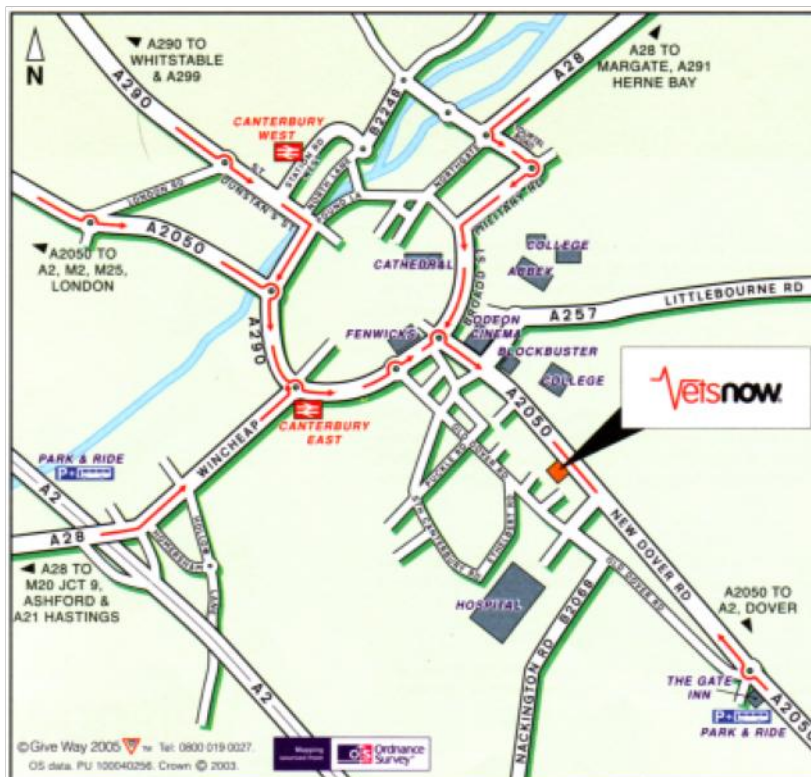

Ashford, M20, A28:

Follow the A28 towards Canterbury passing over the A2 and through Wincheap Industrial Estate. At the roundabout with the inner ring road (Habitat roundabout) turn right passing the Canterbury East train station. Turn right at the second roundabout on to the A2050 New Dover Road. Go straight ahead through all the traffic lights. Vets Now is immediately after the pedestrian crossing/railway bridge on the right.

Dover, A2:

Follow the A2 towards Canterbury and exit on to the A2050 heading towards the City Centre. At the roundabout with The Gate Inn take the last exit on to the A2050 New Dover Road. Vets Now is immediately before the 1st pedestrian crossing on the left.

Margate, Herne Bay:

Follow the ring road until the roundabout with the Odeon Cinema and Fenwicks. Take the 1st exit onto the A2050 New Dover Road. Go straight ahead through all the traffic lights. Vets Now is immediately after the pedestrian crossing/railway bridge on the right.

www.vets-now.com

Vetsnow
dedicated out of hours
emergency care

(PV12CAN)

CANTERBURY

Vets Now Ltd
c/o Barton Vet Hospital
34 New Dover Road
Canterbury
CT1 3DT

Tel: 01227 470033
www.vets-now.com

Vetsnow
dedicated out of hours
emergency care

(PV12CAN)